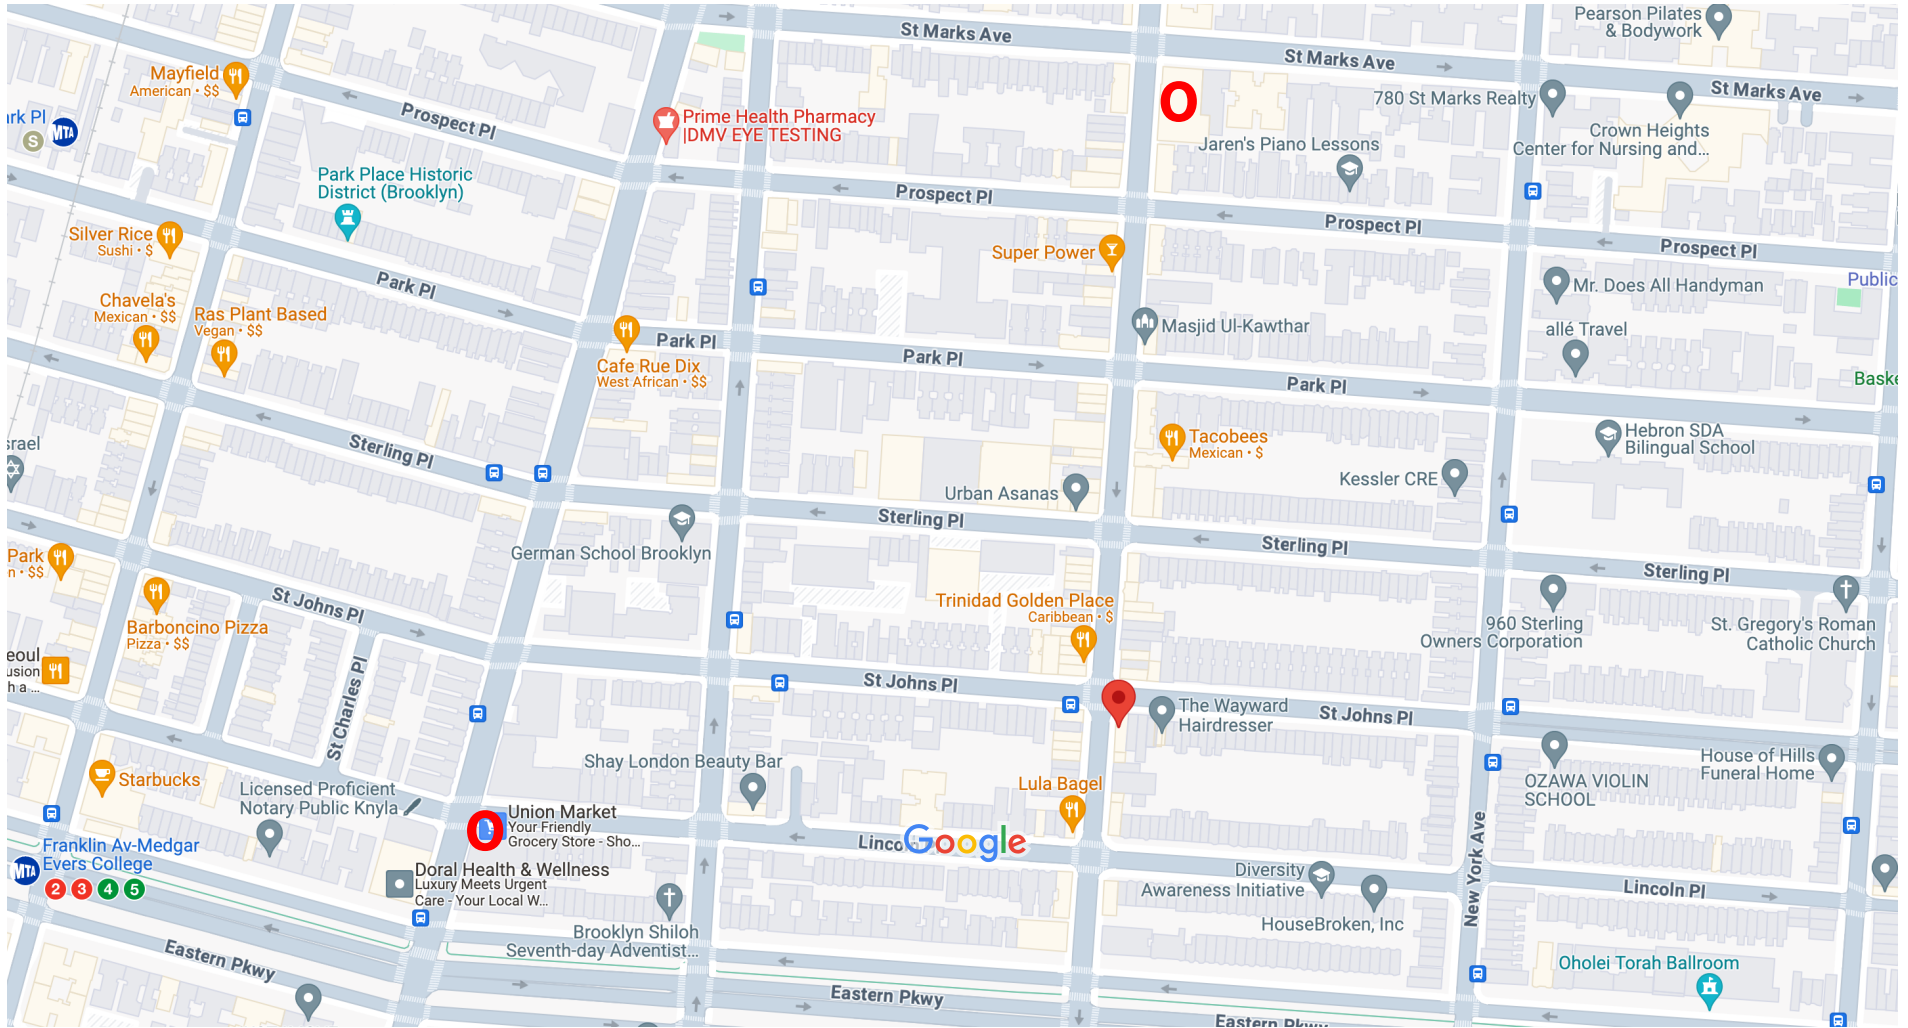

SIDEWALK STUDY • February 27, 2024

Two Saints, 753 Nostrand Ave to Super Power, 722 Nostrand Ave
By way of Union Market (1535 Bedford Ave) or Key Food (651 Nostrand Ave)

200 ft